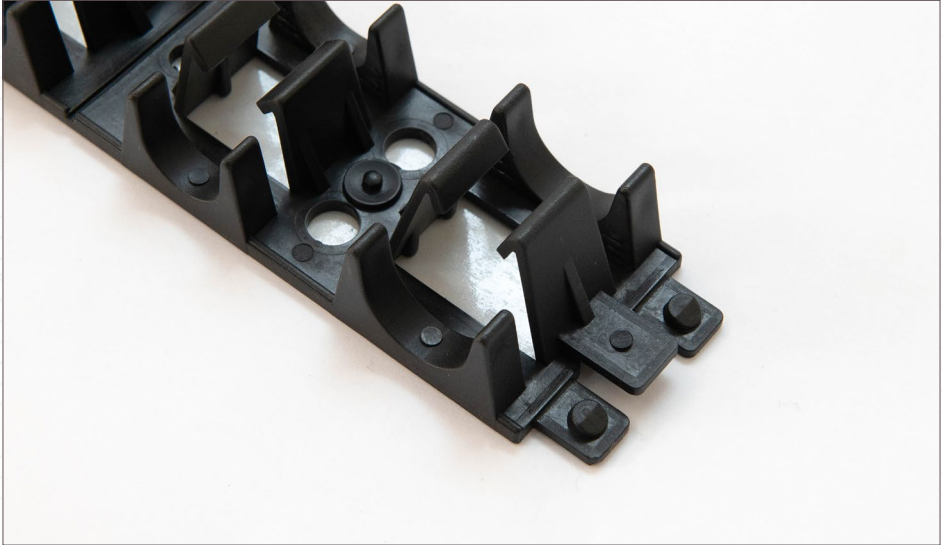

Therm

CLIPR1

Product Information

Our clip rail has an adhesive strip underneath which allows our clip rail to be fixed to most floors. When fitting space 0.5 meters apart.

- For use with Screeded systems
- Provides ready made spacing for easy installation
- Length - 1000 mm
- Width - 40 mm
- Fitted Height - 25 mm
- Colour -Black
- Material -Polypropylene
- Centres - 50mm